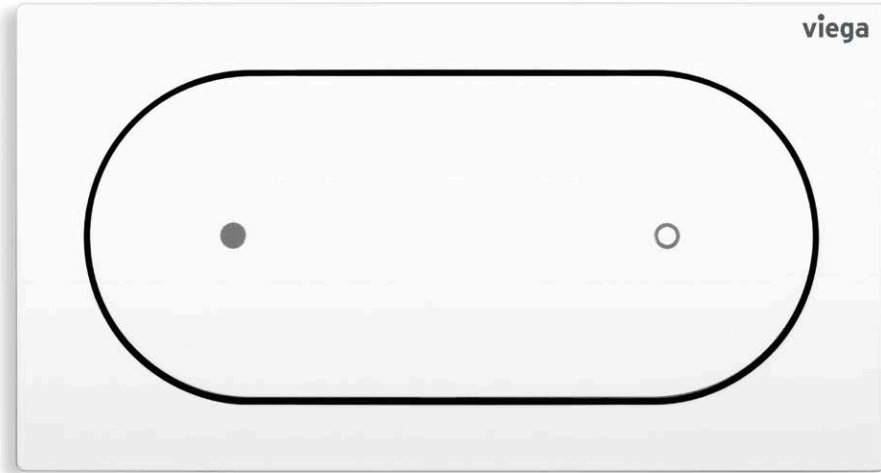

Alpine white plastic

Visign for More 200 and Visign for Style 23

SMARTLY REMOTE.

Whether from round the corner, from the opposite wall or from a piece of furniture nearby: With Visign for Style 23 and Visign for More 200 you actuate the flush wherever it is most convenient – and at the same time you benefit from maximum design flexibility.